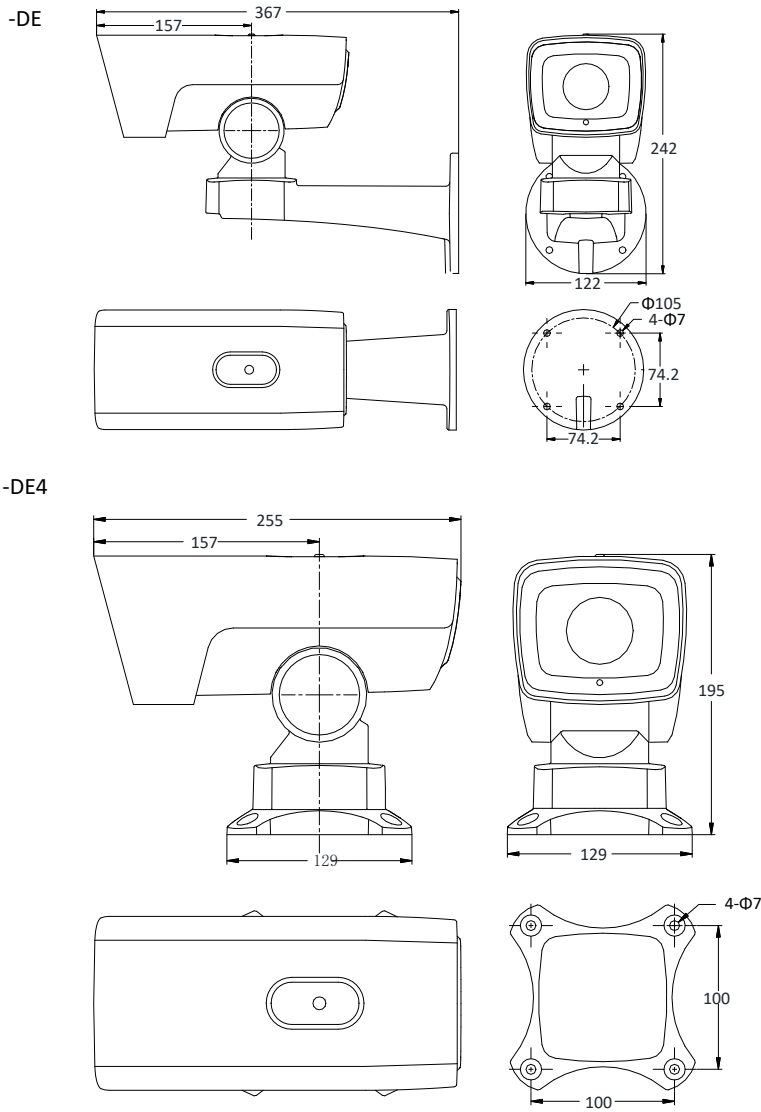

Order Model

DS-2DY3220IW-DE

DS-2DY3220IW-DE4

Dimensions

Unit: mm